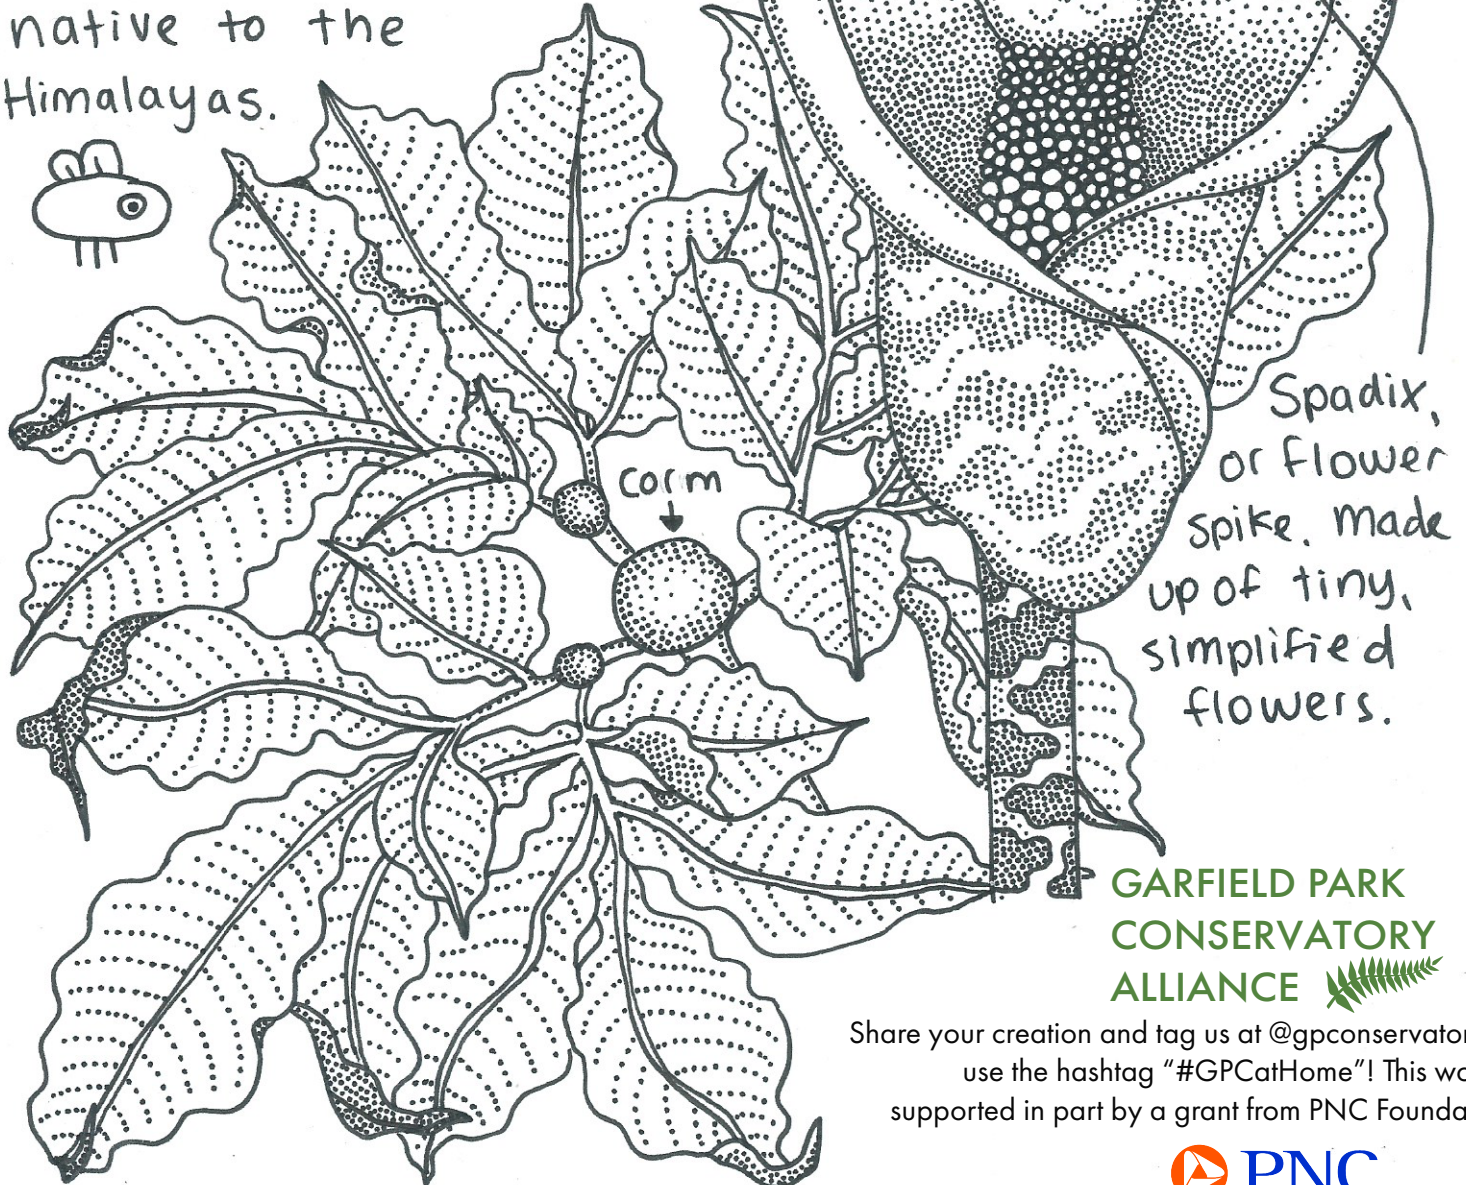

DEVIL'S TONGUE

Amorphophallus bulbifer

SPATHE

This plant is a cousin of the corpse flower, but not as stinky! It grows from an underground tuber, and produces one branched, complex leaf per growing season. It is native to the Himalayas.

Find in:
Aroid House

Spadix, or flower spike, made up of tiny, simplified flowers.

**GARFIELD PARK
CONSERVATORY
ALLIANCE** 

Share your creation and tag us at @gpconservatory or use the hashtag "#GPCatHome"! This work is supported in part by a grant from PNC Foundation.