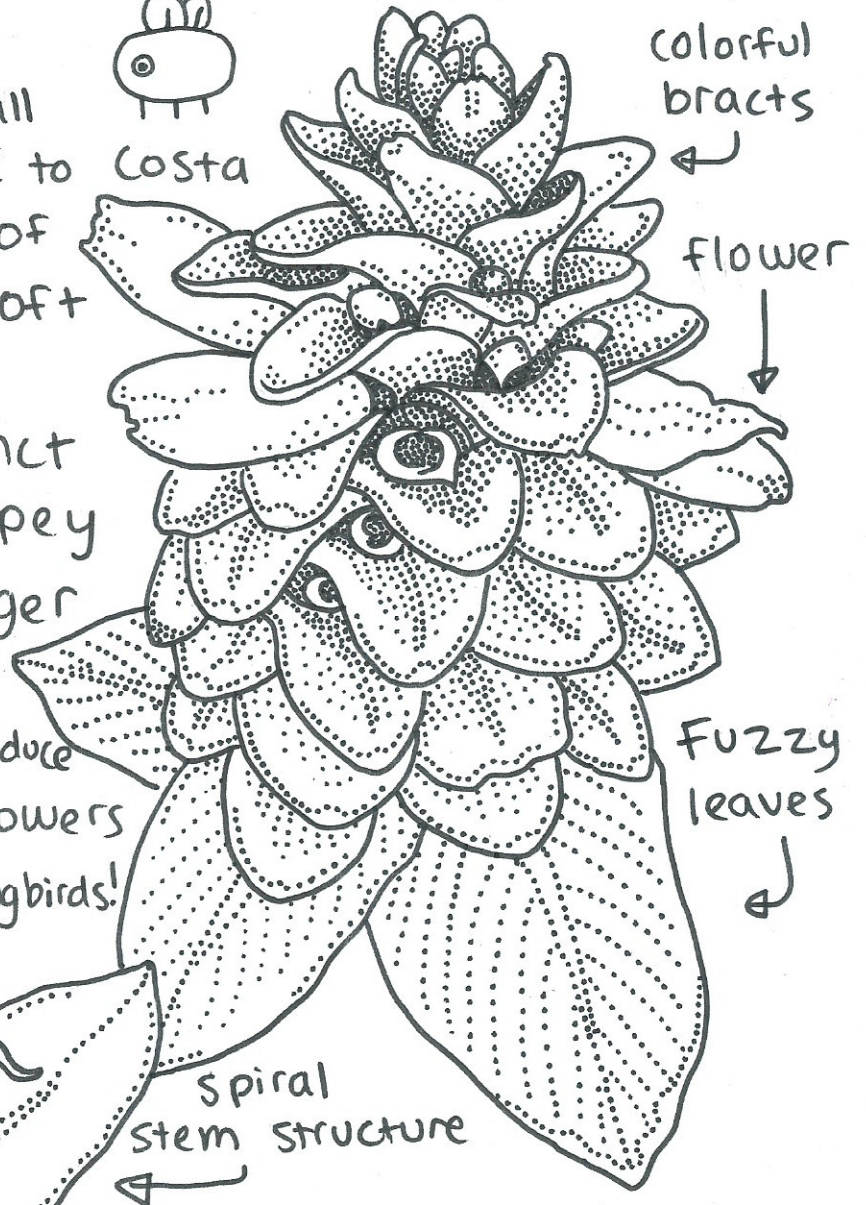

RED TOWER GINGER

Costus barbatus

Find in: Horticulture Hall

This species is native to Costa Rica. The undersides of its leaves are very soft and fuzzy, and are arranged in a distinct spiral along the stripey stem. Red tower ginger has large, bright red inflorescences, which produce tube-shaped yellow flowers pollinated by hummingbirds!

Costa

colorful bracts

flower

Fuzzy leaves

Spiral stem structure

GARFIELD PARK
CONSERVATORY
ALLIANCE 

Share your creation and tag us at @gpconservatory or use the hashtag "#GPCatHome"! This work is supported in part by a grant from PNC Foundation.