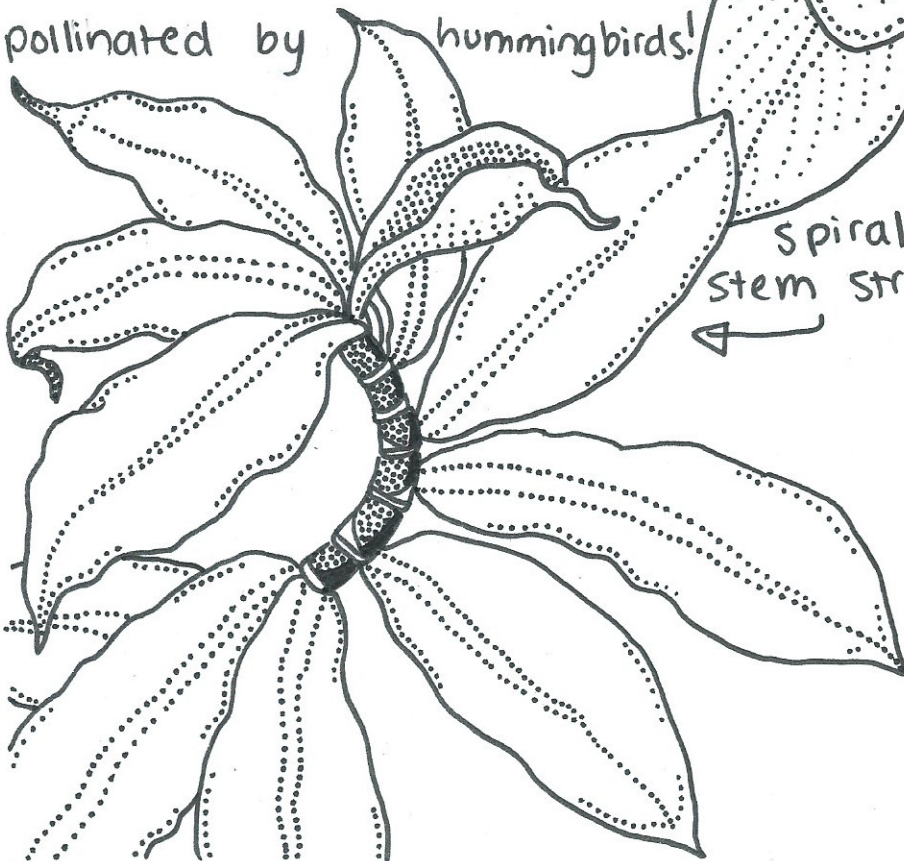

RED TOWER GINGER

Costus barbatus

Find in: Horticulture Hall

This species is native to Costa Rica. The undersides of its leaves are very soft and fuzzy, and are arranged in a distinct spiral along the stripey stem. Red tower ginger has large, bright red inflorescences, which produce tube-shaped yellow flowers pollinated by hummingbirds!

Costa

colorful bracts

flower

Fuzzy leaves

Spiral stem structure

GARFIELD PARK
CONSERVATORY
ALLIANCE 

Share your creation and tag us at @gpconservatory or use the hashtag "#GPCatHome"! This work is supported in part by a grant from PNC Foundation.